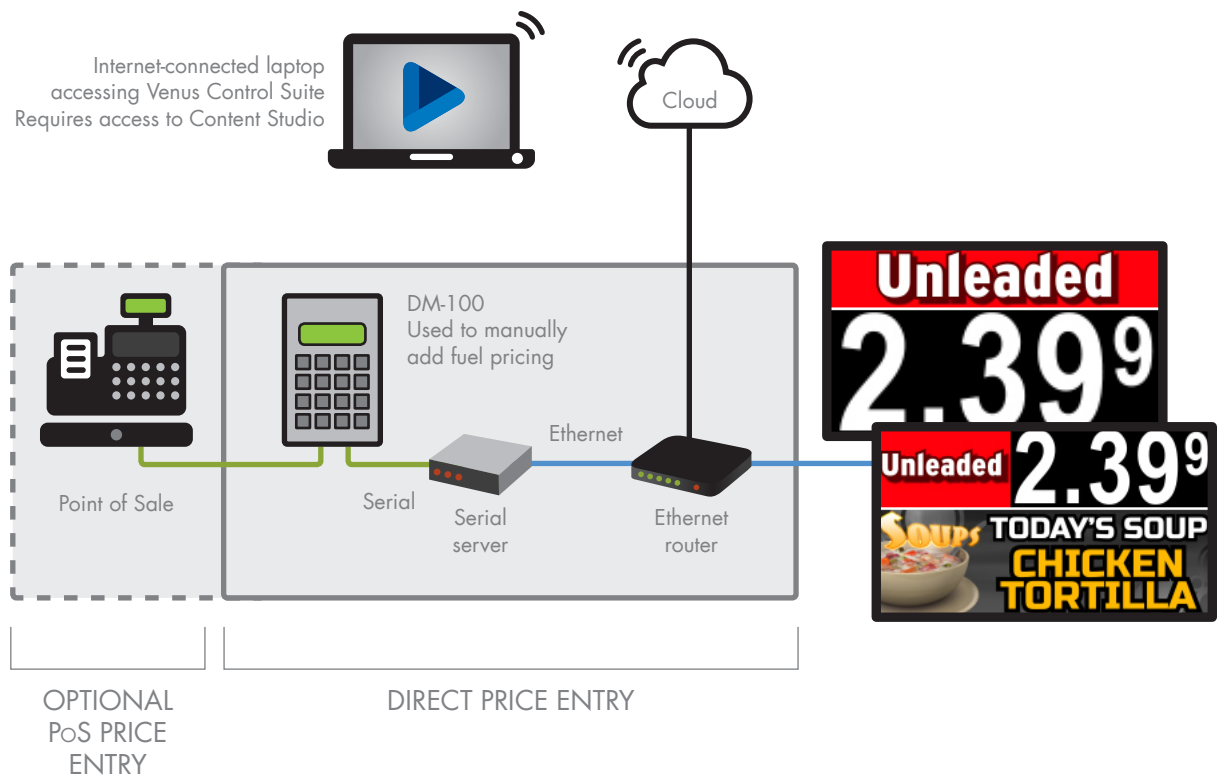

GALAXY® GS6 FUEL PRICE DATA KIT

Custom fuel price template and one-on-one webinar training with order.

Unleaded

Diesel

Unleaded

Diesel

Unleaded

Convenience is key when it comes to quickly and efficiently pushing out content to your Galaxy® GS6 display. We've made it even easier by enabling you to share fuel prices and promotions on the same display at the same time. It's all done securely, without the need to give your employees access to Venus® Control Suite. You can share updates to fuel prices by using either the direct price entry method or your Point of Sale (PoS) system.

CAPABILITIES & BENEFITS

- › Show fuel price and other promotions at the same time
- › Store up to five fuel grades in the DM-100 handheld
- › Change prices without accessing Venus Control Suite
- › Update prices without an internet connection
- › Mirror price changes in the optional PoS

PRICE ENTRY METHOD

SUPPORTED POINT-OF-SALE INTERFACES

- › Wayne
- › VeriFone
- › Radiant Systems
- › Allied Electronics
- › Gilbarco Veeder-Root
- › Fiscal Systems

DAKTRONICS.COM 888-325-7446

201 Daktronics Drive PO Box 5128 Brookings, South Dakota 57006-5128
fax 605-697-4700 email sales@daktronics.com
DD3629611 25 January 2018