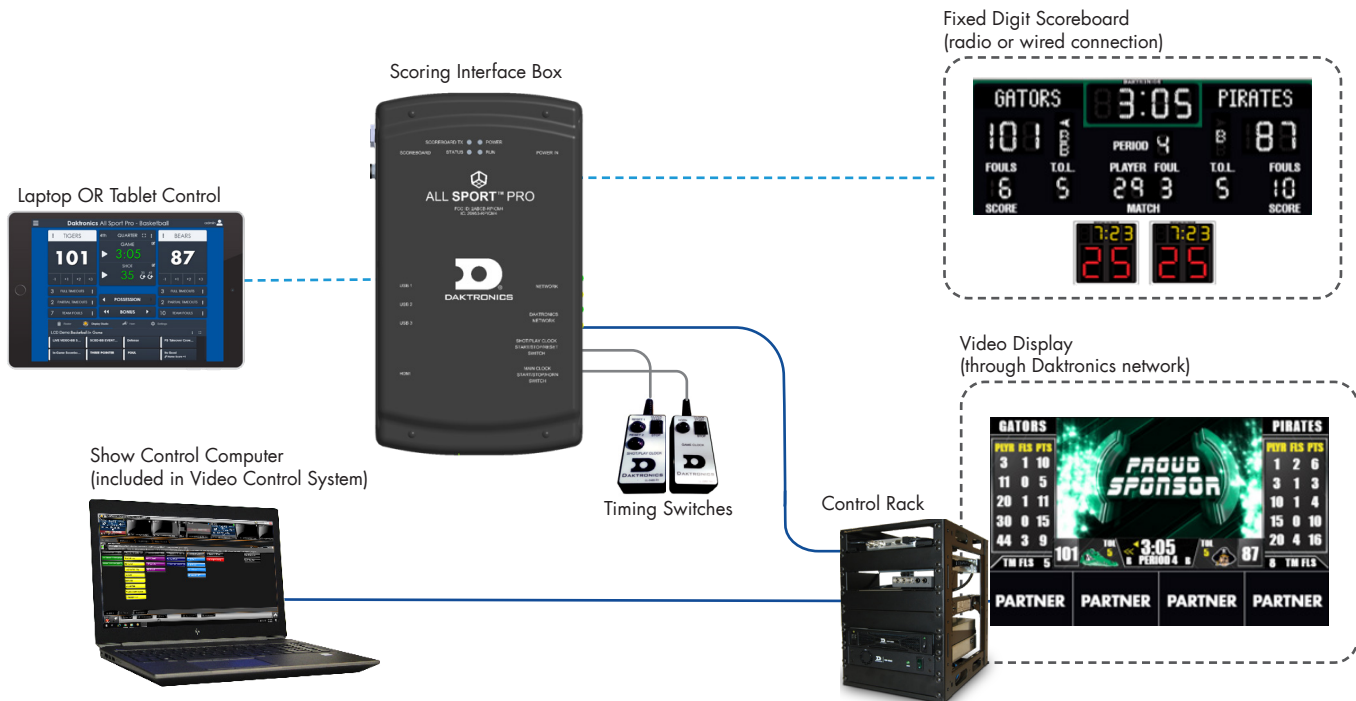

ALL SPORT PRO: PRODUCT SPECIFICATIONS

All Sport Pro adds a digital scoring solution for Daktronics video and numeric scoreboard systems. Users can select their preferred device, either a laptop or wireless tablet, and connect directly to the network through the scoring interface box. This direct and efficient connection enables instant access to scoring and display control. The All Sport Pro software is installed within the interface box which allows for both video display control and scoring through a single device. While one operator creates content on the Show Control computer, a second operator can score the game and play back content on the All Sport Pro device. The interface can also connect to tactile start/stop timing switches for clock management.

All Sport Pro is available for baseball/softball, basketball, football, hockey, lacrosse, soccer, volleyball, and high school wrestling. A practice timing mode is also included.

ALL SPORT PRO SOFTWARE FEATURES

MODERN INTERFACE

Track the game action using a laptop or touchscreen tablet.

PLUG & PLAY

Start scoring instantly with a simple and effortless set up.

TV OUTPUT

The embedded TV feed outputs directly from the interface.

RULE PROFILES

Quickly assign rule configurations for various levels of play, from high school to professional.

MULTIPLE OUTPUTS

Control fixed-digit scoreboards, send Real-Time Data (RTD) to video displays, push data directly to a TV network